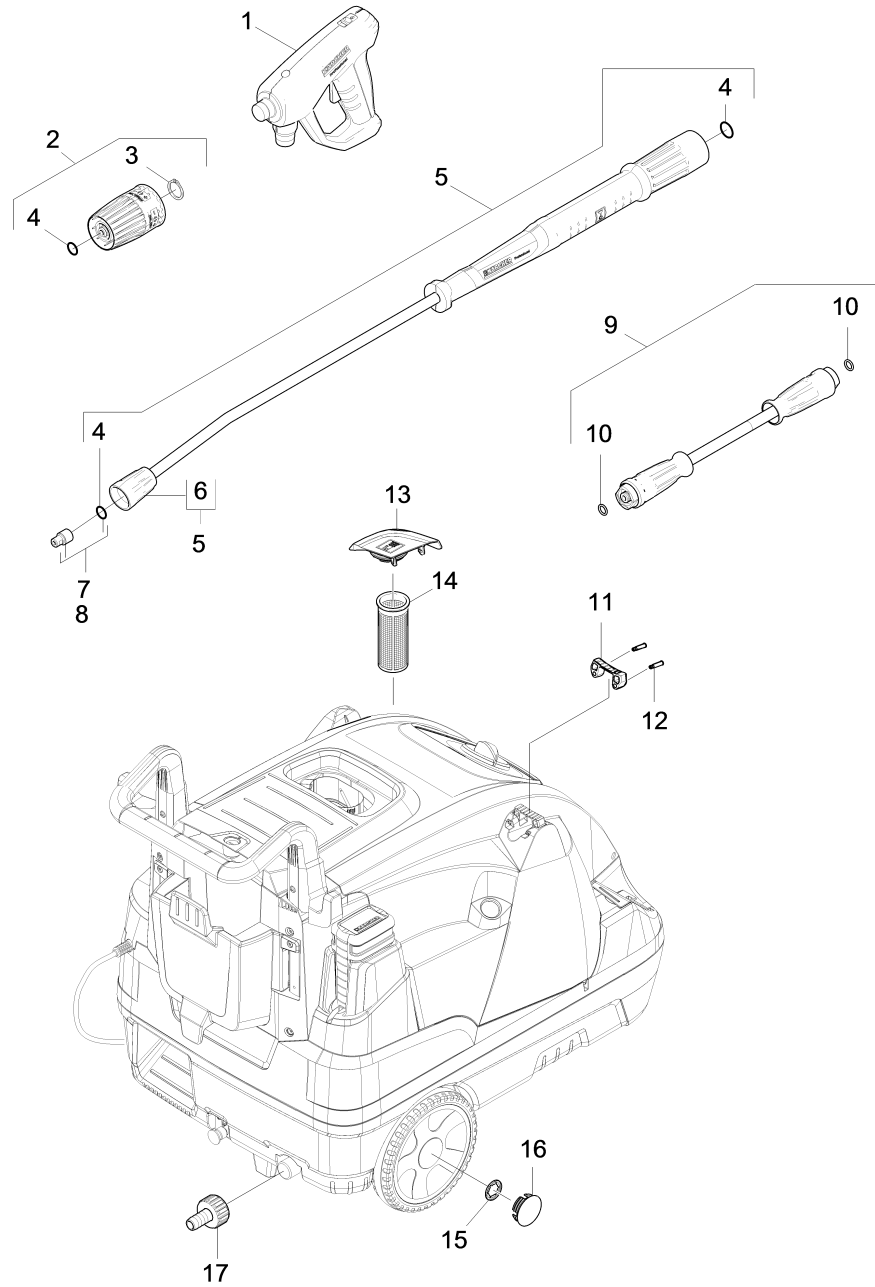

# 1030 Short spare parts list (1.169-904.3)

Professional \ High pressure cleaner hotwater \ Electric motor \ HDS 6/12 C \*GB \ Short spare parts list

## 1030 Short spare parts list (1.169-904.3)

Professional \ High pressure cleaner hotwater \ Electric motor \ HDS 6/12 C \*GB \ Short spare parts list

**KÄRCHER**

POS	Article no.	Description	Quantity	Unit
1	4.118-005.0	EASY!Force Advanced	1.000	ST
2	4.118-009.0	Rotary controller TR 700L	1.000	ST
3	7.343-069.0	Locking ring 25x1,2-1.4122 DIN 471	1.000	ST
4	2.880-001.0	Spare part set seals TR	3.000	ST
5	4.112-000.0	Jet pipe TR 1050 mm	1.000	ST
6	4.112-011.0	Protection part TR only for replacement	1.000	ST
7	2.113-007.0	Power nozzle TR 25042	1.000	ST
8	2.114-000.0	Steam nozzle TR 40040	1.000	ST
9	6.110-035.0	Hose assembly TR rotatable DN6 25MPa 10m	1.000	ST
10	2.880-154.0	O-Ring kit	1.000	ST
11	5.424-162.0	Fixing jet pipe	1.000	ST
12	5.314-143.0	Pin fixing jet pipe	2.000	ST
13	4.064-021.0	Cover fuel complete	1.000	ST
14	5.731-039.0	Filter	1.000	ST
15	6.343-162.0	Lock washer -25	2.000	ST
16	2.889-086.0	Set wheel cap	2.000	ST
17	2.640-492.0	Set water connection 1 "	1.000	ST